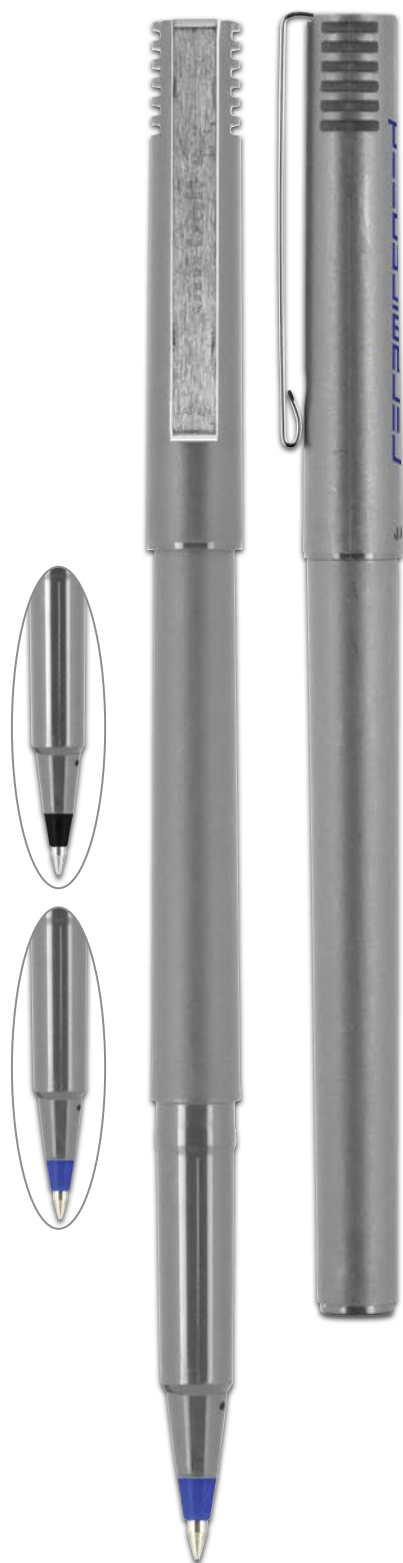

MGR

uni-ball® Micro Point Grey Pen

Delivers the silky-smooth glide of a fountain pen without smudging. uni Super Ink™ technology protects against water, fading & fraud. Durable metal clip. Point size: 0.5mm. Ink: Black, Blue. Non-refillable.

250	500	1000	2500
2.59	2.51	2.21	1.89

2ABC

* Pricing subject to change. Please confirm on starline.com