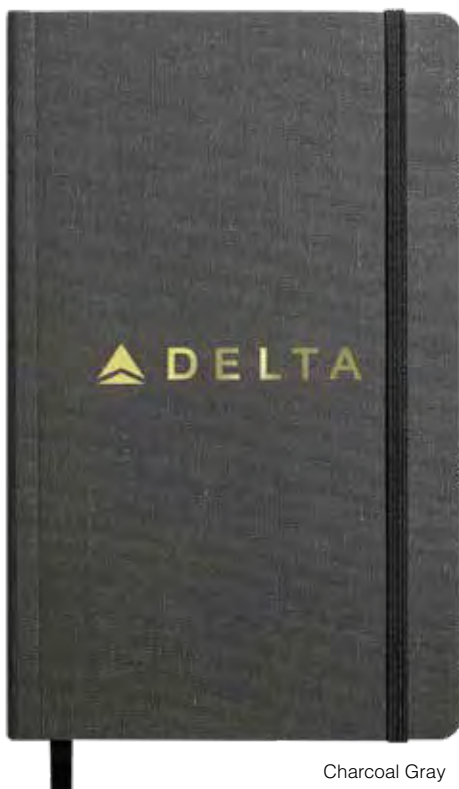

Charcoal Gray