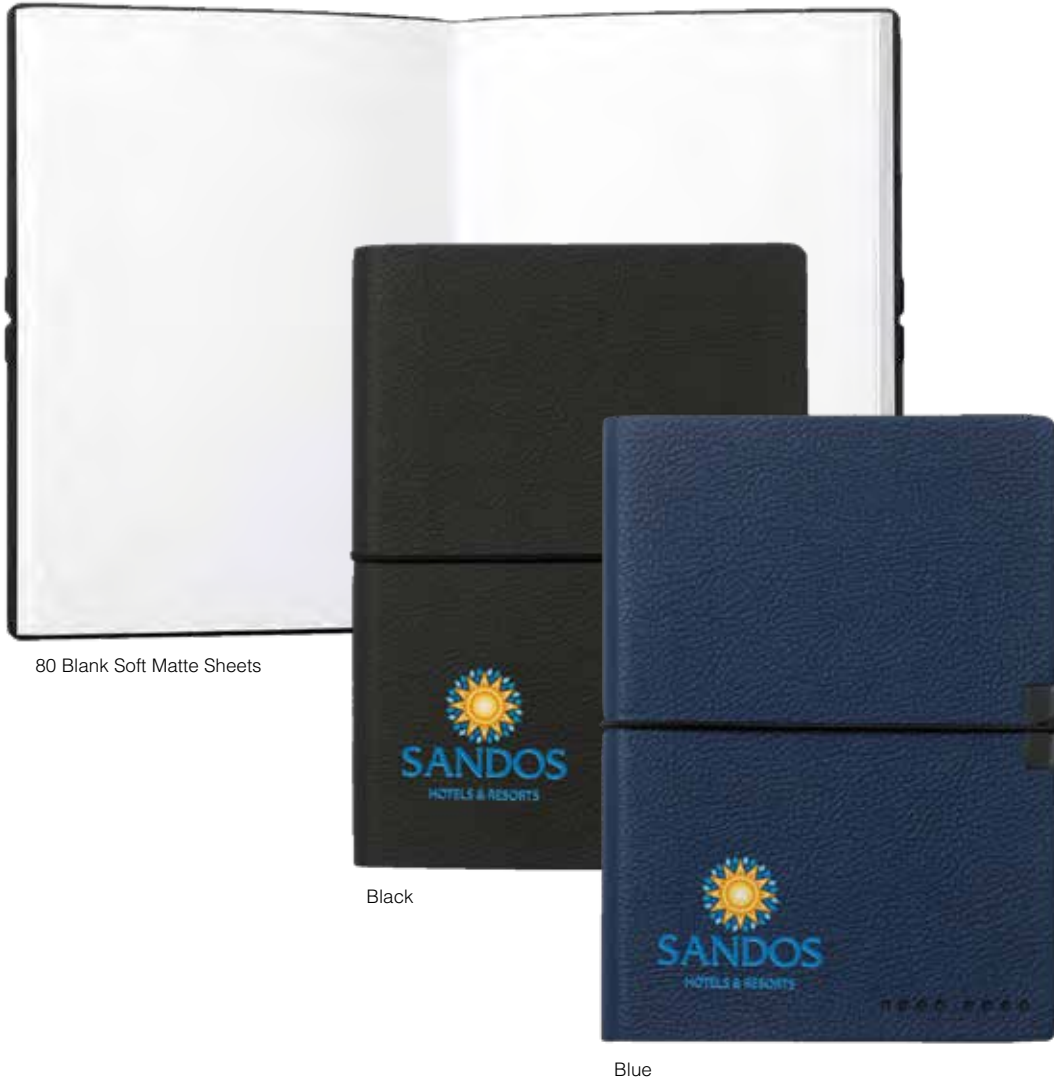

80 Blank Soft Matte Sheets

Black

Blue

Hugo Boss®
Storyline Journal HBP3107

Create ideas and sketches, take notes, and list any to-dos in one of the classy notebooks by Hugo Boss. Perfect for your everyday life, the 4.25" x 6" notebooks have a comfy and semi-flexible soft-touch cover that follows perfectly every movement. The soft matte paper offers a unique writing experience. The closure system is composed of a high-quality elastic that comes in a matching metal plate. The agenda includes 80 Blank sheets.

VividPrint™: 1 location, setup: $100(C)
Decorating area: 1.5" x 1.5"
Product Size: 4.25" x 6" x 0.5"
Packaging: Bulk

Code	1	6	12	24+
HBP3107	34.95	34.25	33.55	32.85
				4E

Prices subject to change.
Visit website for up-to-date pricing.