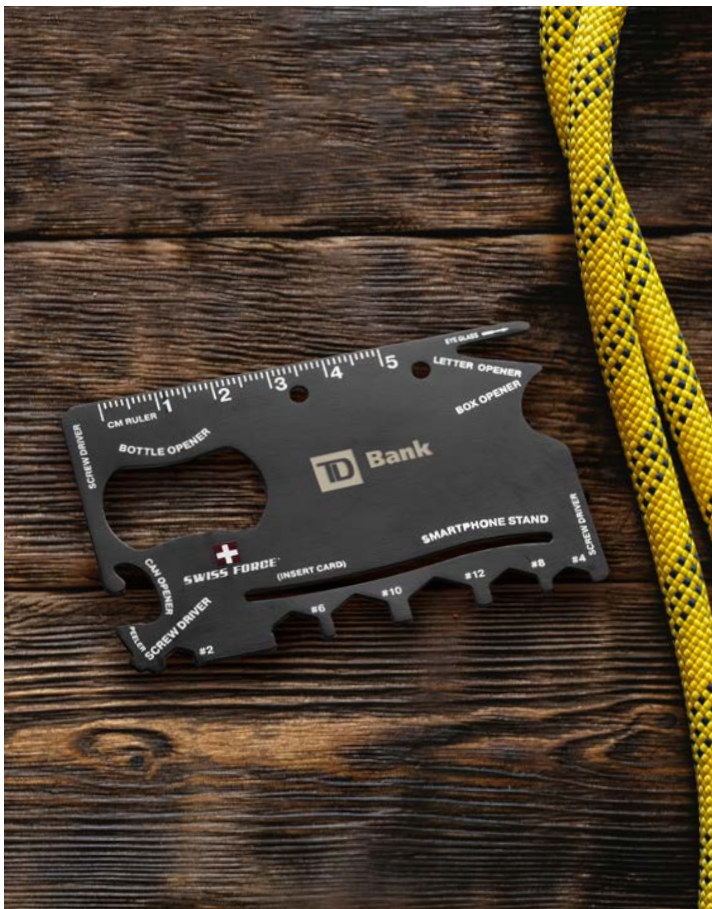

Packaging Factory Gift Box

CODE	25	75	150	250
SFL690	34.45	31.81	30.37	29.50 4C

Front

Back

Flash Light

Packaging

Swiss Force® Corsica Card Multi Tool **NEW**
SFL778

The Swiss Force® Corsica Multi-Tool Wallet Card is made from 420 Stainless Steel in a matte black finish and features all the basic tools you'll need to get through the day.