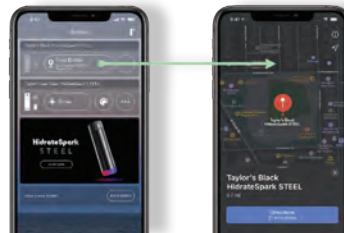

6 Unique Glow Colors

BLACK **BRUSHED STEEL** **DEEP BLUE** **FRUIT PUNCH** **SEA GLASS**

FIND YOUR BOTTLE

BUILD-IN MOTIVATION COACH

HidrateSpark® Steel Smart Water Bottle
BDH1021

HidrateSpark STEEL, the world's smartest water bottle ever created. Stainless steel vacuum insulated keeps drinks cold up to 24 hours. LED smart sensor "puck" glows to remind you when it's time to drink and tracks your water intake by syncing via bluetooth to the Hidrate app. Features a Chug Lid and optional custom glow colors controlled through the app.