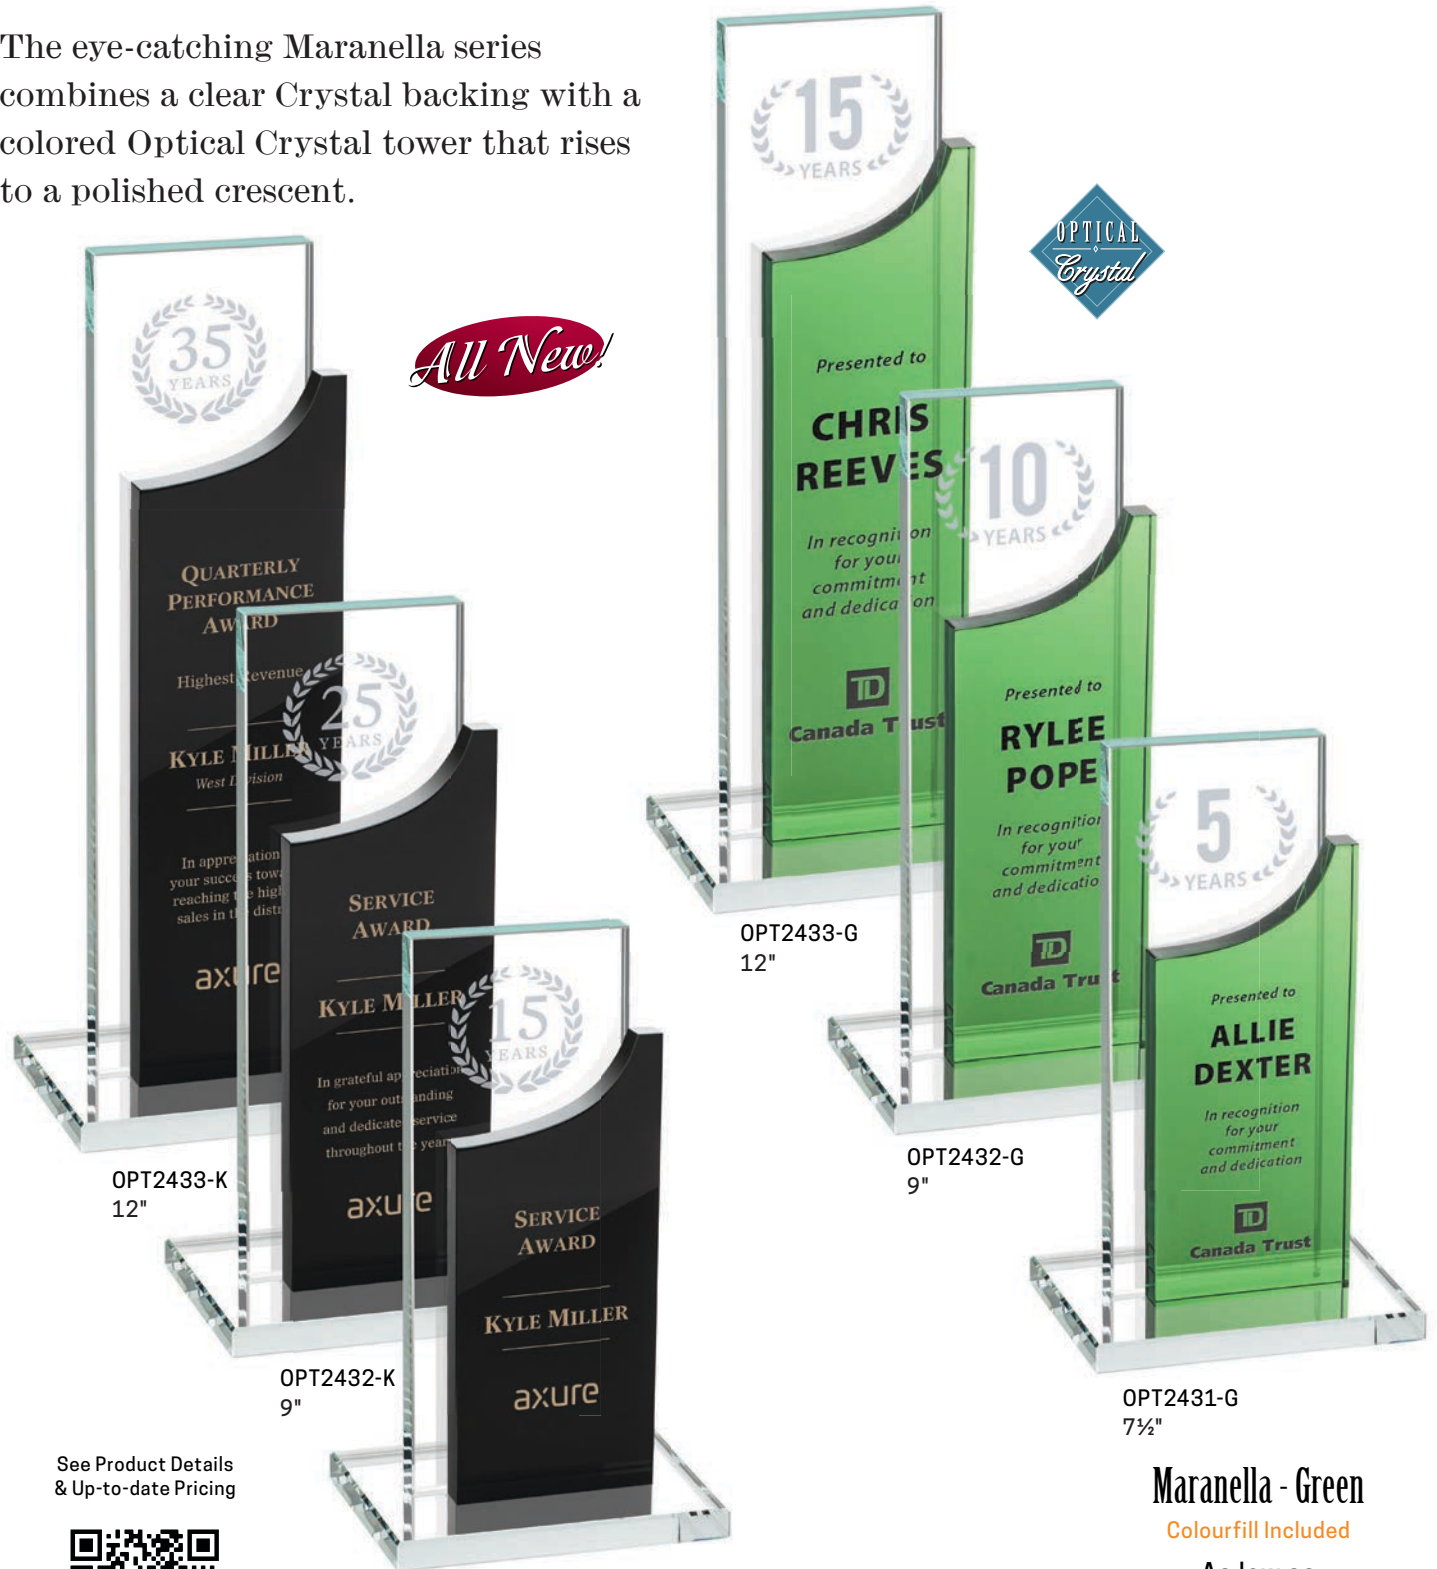

The eye-catching Maranella series combines a clear Crystal backing with a colored Optical Crystal tower that rises to a polished crescent.

All New!

OPT2433-K
12"

OPT2432-K
9"

OPT2431-K
7½"

OPT2433-G
12"

OPT2432-G
9"

OPT2431-G
7½"

See Product Details & Up-to-date Pricing

Maranella - Black

Colourfill Included

As low as
$171.00

Maranella - Green

Colourfill Included

As low as
$171.00

SEE MORE **ALL NEW** OPTICAL CRYSTAL AWARDS AT WWW.STREGISGRP.COM