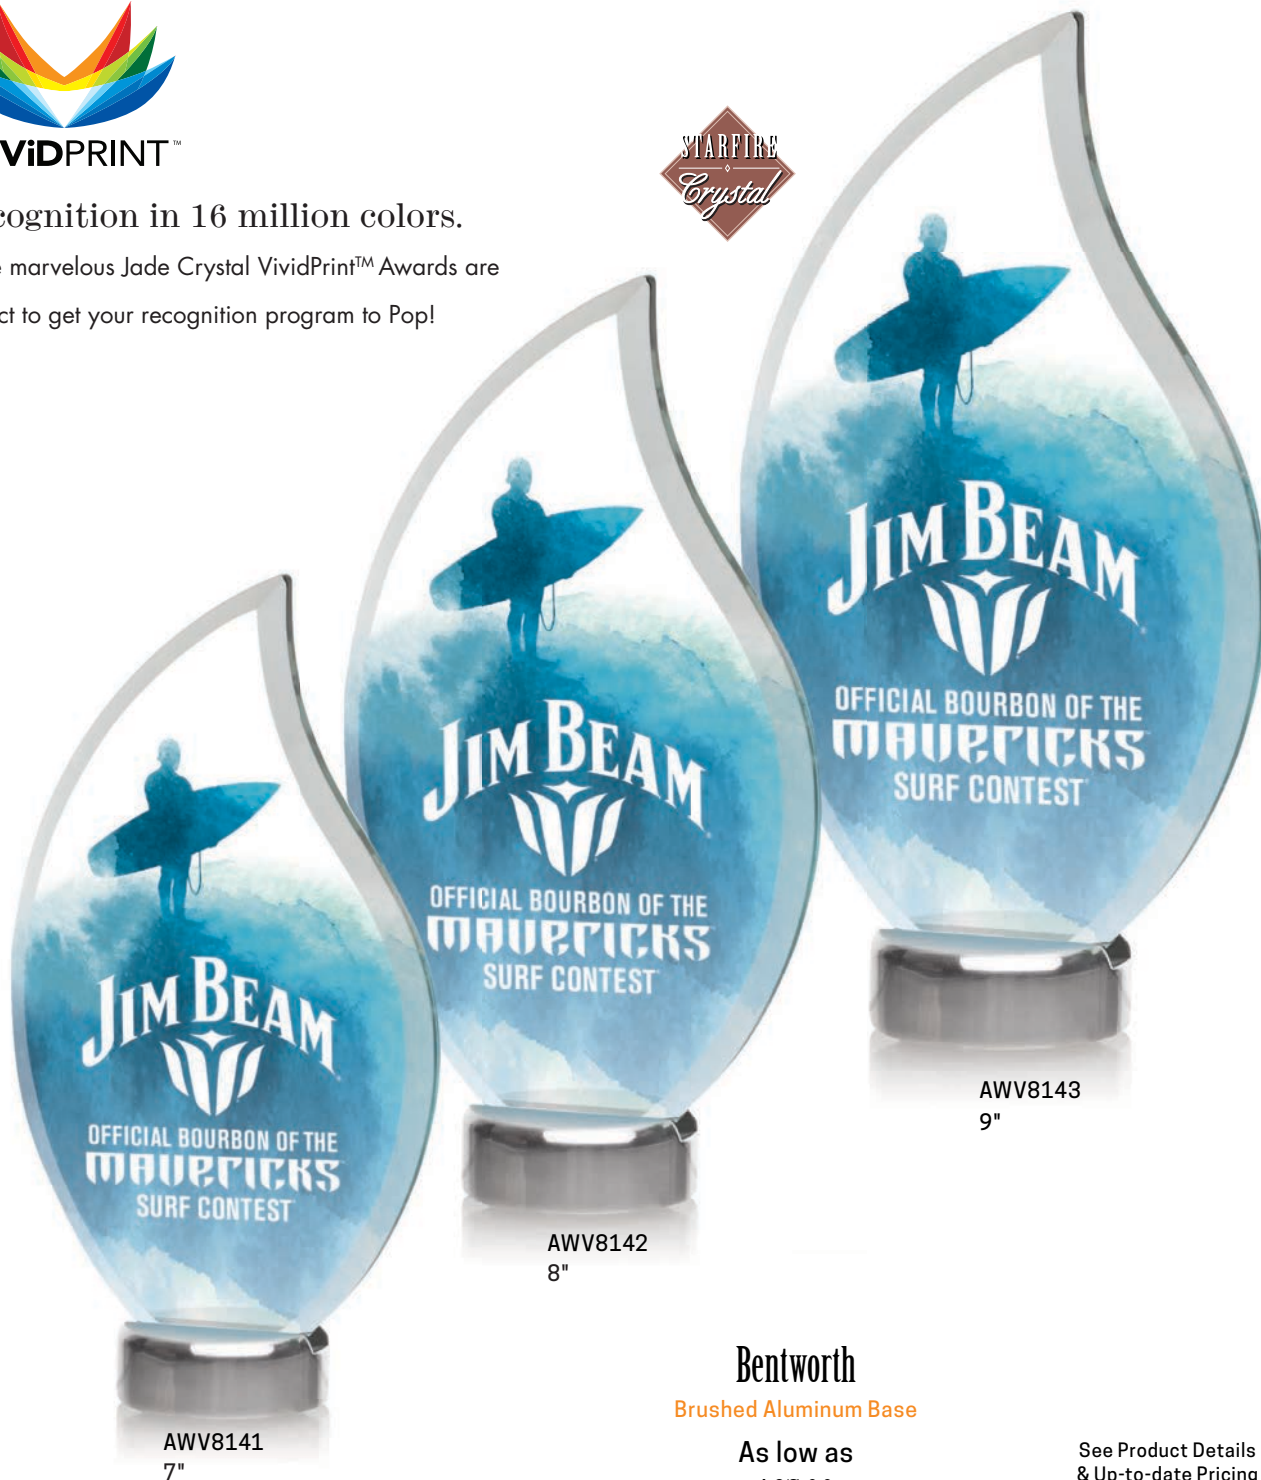

## Alexandria

Brushed Aluminum Base

As low as  
**\$97.00**

SEE MORE VIVIDPRINT™ AWARDS AT [WWW.STREGISGRP.COM](http://WWW.STREGISGRP.COM)

**VIVIDPRINT™**

Recognition in 16 million colors.

These marvelous Jade Crystal VividPrint™ Awards are perfect to get your recognition program to Pop!