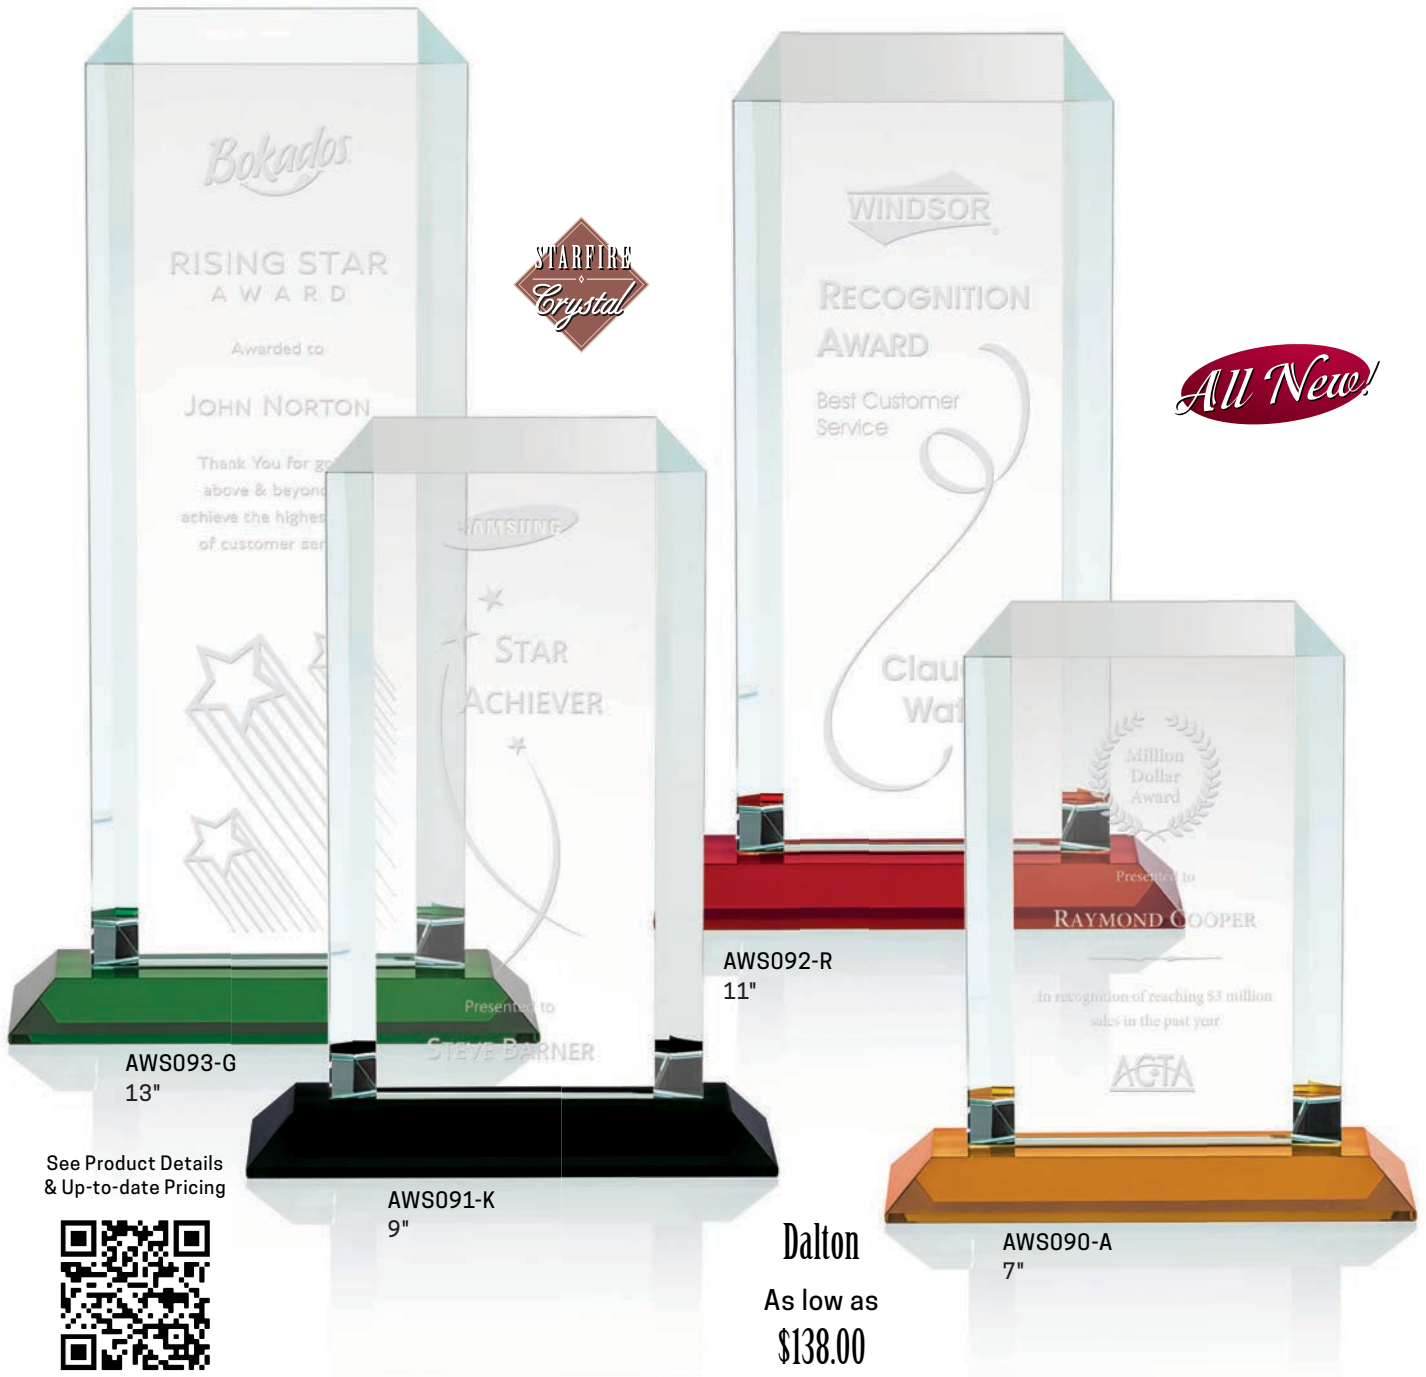

### Gemstone Award on Starfire

As low as  
**\$59.00**

See Product Details  
& Up-to-date Pricing

SEE MORE **ALL NEW** OPTICAL GEMSTONE AWARDS AT [WWW.STREGISGRP.COM](http://WWW.STREGISGRP.COM)

\*SETUP CHARGE \$80.00 (C). PRICES SUBJECT TO CHANGE. SEE [WWW.STREGISGRP.COM](http://WWW.STREGISGRP.COM) FOR CURRENT PRICING.