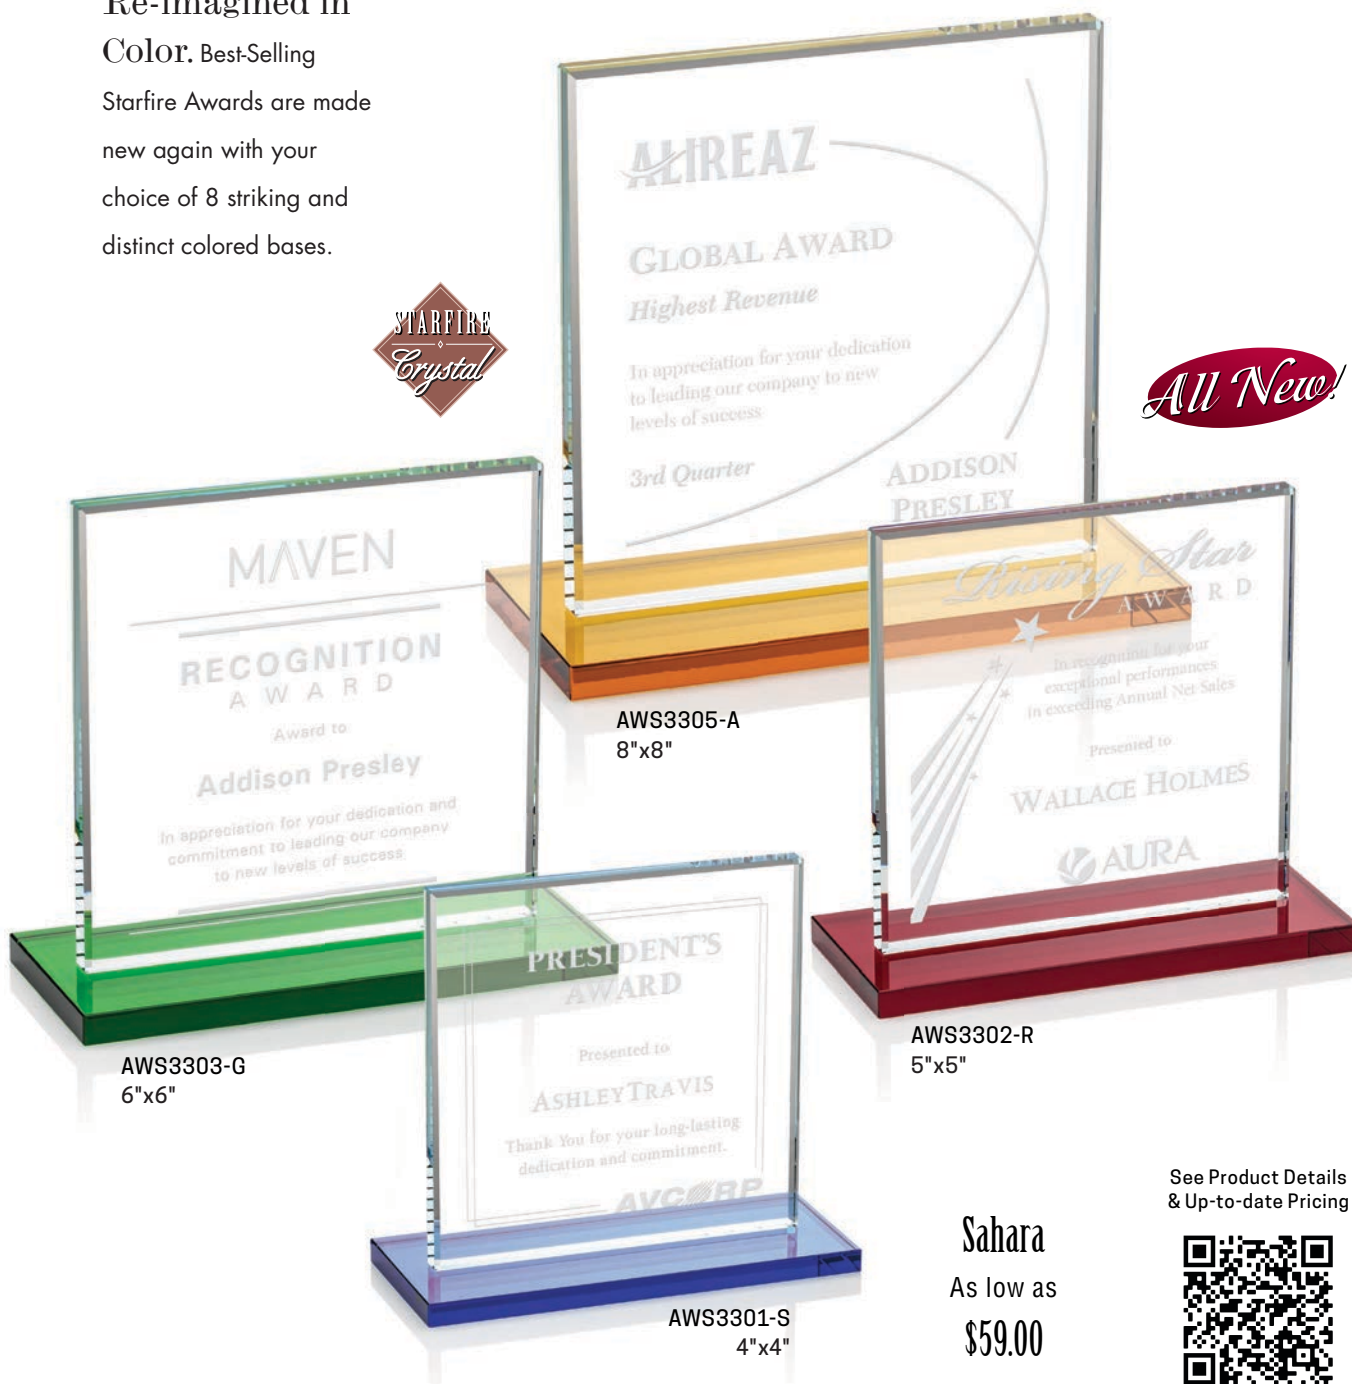

Classic Awards
Re-imagined in

Color. Best-Selling
Starfire Awards are made
new again with your
choice of 8 striking and
distinct colored bases.

All New!

AWS3303-G
6"x6"

AWS3305-A
8"x8"

AWS3302-R
5"x5"

AWS3301-S
4"x4"

See Product Details
& Up-to-date Pricing

Sahara
As low as
$59.00