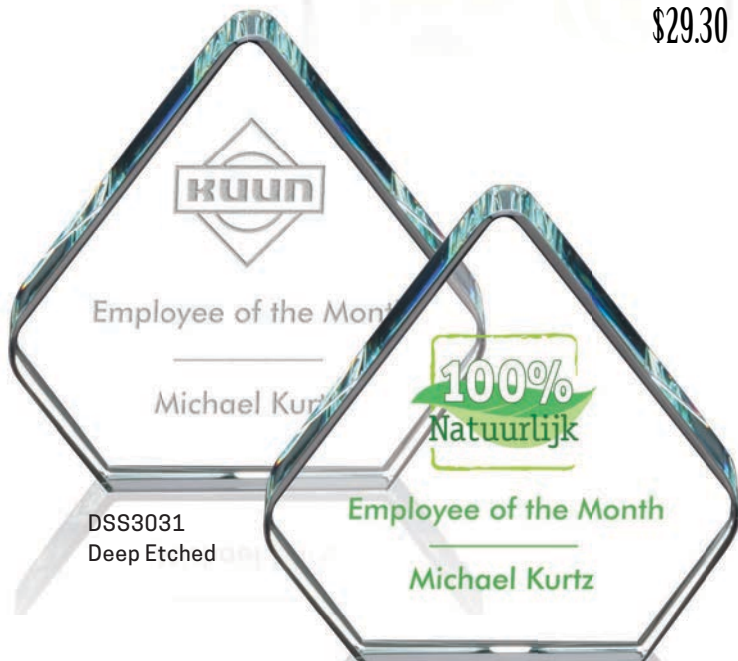

**Calverley**

As low as  
**\$26.30**

See Product Details  
& Up-to-date Pricing

**Lada**

As low as  
**\$31.30**

DSV3051  
VividPrint™

SEE MORE INCREDIBLE NEW DESKTOP AWARDS AT [WWW.STREGISGRP.COM](http://WWW.STREGISGRP.COM)

*All New!*

DSS3021  
Deep Etched

DSV3021  
VividPrint™

**Abrams**  
As low as  
\$29.30

DSS3031  
Deep Etched

**Gresham**  
As low as  
\$29.30

DSV3031  
VividPrint™

DSS3001  
Deep Etched

DSV3001  
VividPrint™

**Bramalea**  
As low as  
\$25.30

See Product Details  
& Up-to-date Pricing

SEE MORE INCREDIBLE NEW DESKTOP AWARDS AT [WWW.STREGISGRP.COM](http://WWW.STREGISGRP.COM)

Let our skilled craftspeople create an exceptional custom award for you; coveted not only for its amazing design but for its phenomenal quality.