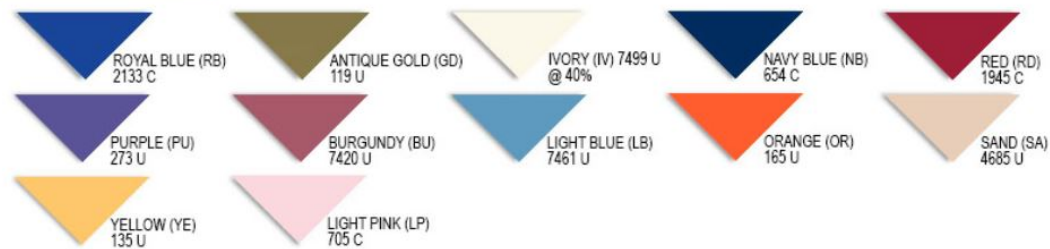

Microfiber SUEDE

Ultra soft and absorbent, Dri-Lite Suede makes for compact and light weight products. Machine washable.