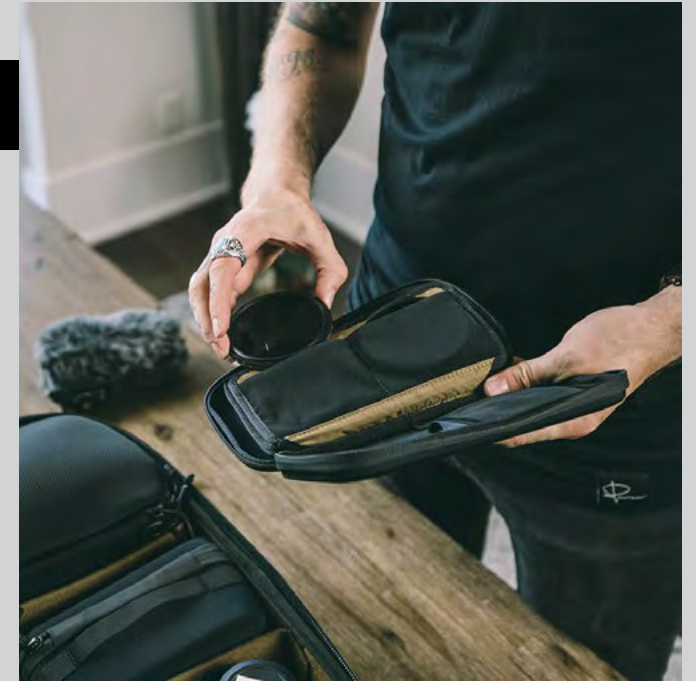

ACCESSORY CASE

Nomatic | **PMAC00**

The Nomatic accessories case is the perfect place to store all your smaller items. With the protective EVA molded foam, now your accessories can be protected, also keeping you more organized on the move.

Starting at $64.00 (E)

FILTER CASE

Nomatic | **PMFC00**

Protect your filters with the Nomatic filter case. The filter case holds up to 6 filters securely, keeping dust and other elements out thanks to the zipper closure. The protective EVA molded case ensures your filters will be protected as you travel.

Starting at $51.00 (E)

SMALL DIVIDER SET

Nomatic | **PMSD00**

Keep your camera pack organized with these handy dividers. Made from a mix of Nylor and plastic these dividers will keep your products in place and safe. Set of five small dividers for the NOMATIC Camera Pack 35L.

Starting at $26.00 (E)

LARGE DIVIDER SET

Nomatic | **PMLD00**

Keep your camera pack organized with these handy dividers. Made from a mix of Nylor and plastic these dividers will keep your products in place and safe. Set of five small dividers for the NOMATIC Camera Pack 35L.

Starting at $39.00 (E)