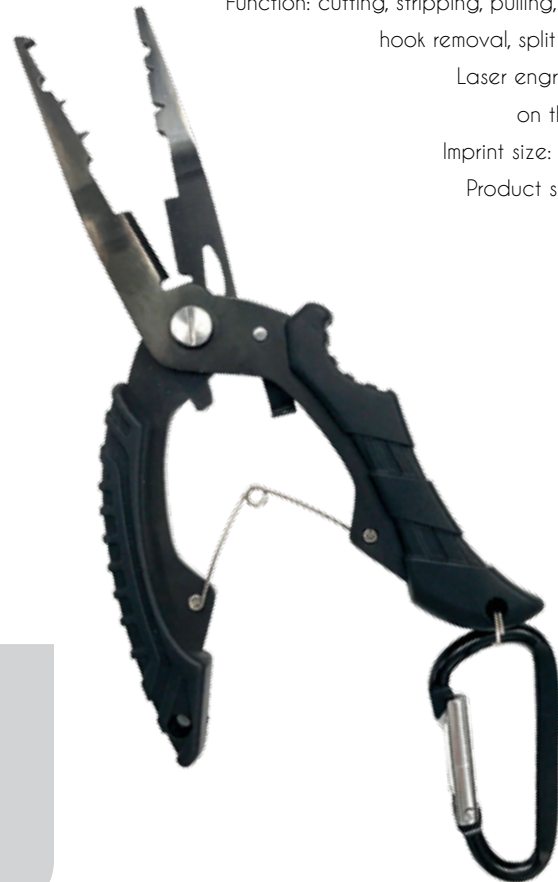

MFT807
Multi Functional Fishing Plier