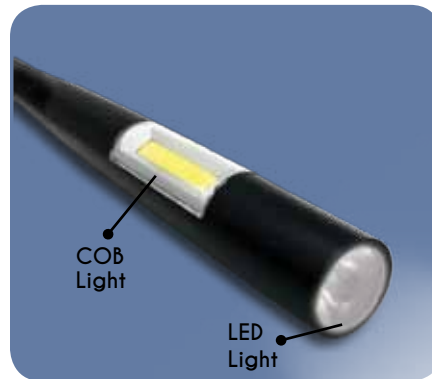

COB3655 COB Safety Carabiner Light

Super bright LED light and red flashing light
Batteries included
Imprint size: 1" x 3/16"
Product size: 3.25" x 1.75"