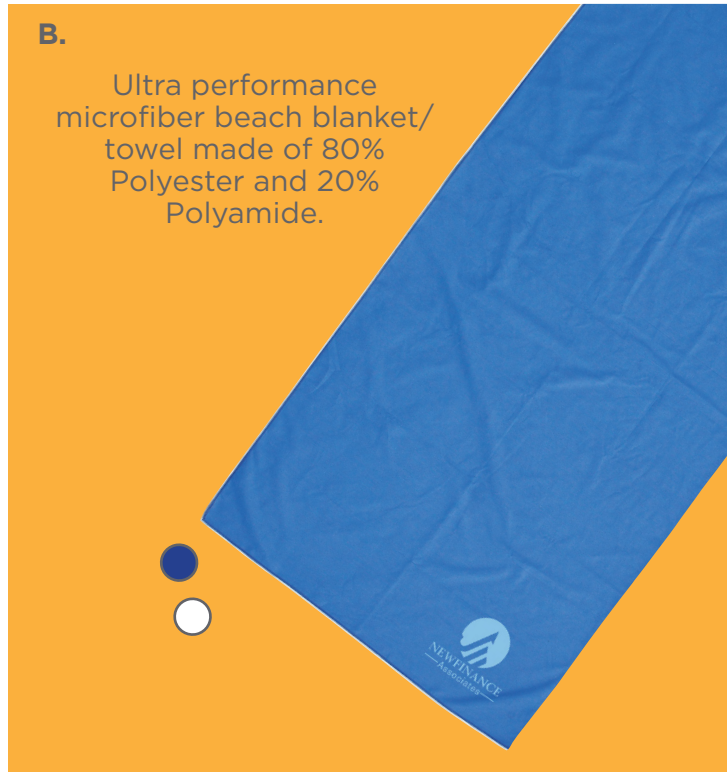

F. Dual Breeze Hands-Free Neck Fan with Mood Light - WTV-DB21

Click for More Info & Pricing!

The Great Outdoors

A.

Absorbent microfiber is quick-drying, lightweight, packable & sand-free.

B.

Ultra performance microfiber beach blanket/towel made of 80% Polyester and 20% Polyamide.