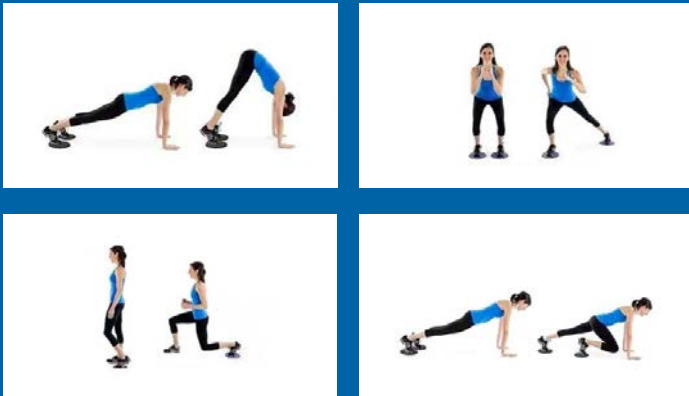

1. **F.** Antimicrobial additive on earbuds and case helps prevent growth of bacteria and germs between cleaning. Playing time is 4 hours on a single charge and up to 18 hours with charging case.

1. **G.** Extra large 75 oz capacity and durable water jug. Constructed of transparent PETG.

1. **H.**

Cold gel & PVC therapy pack easily attaches to clean, dry skin.

1. **F.** FitPro True Wireless Sport Earbuds - EHE-FP21
   G. Hercules 75 oz Water Jug - DBT-HC21
   H. Round Re-stickable Cold Pack - WHF-RD21

[Click for More Info & Pricing!](#)