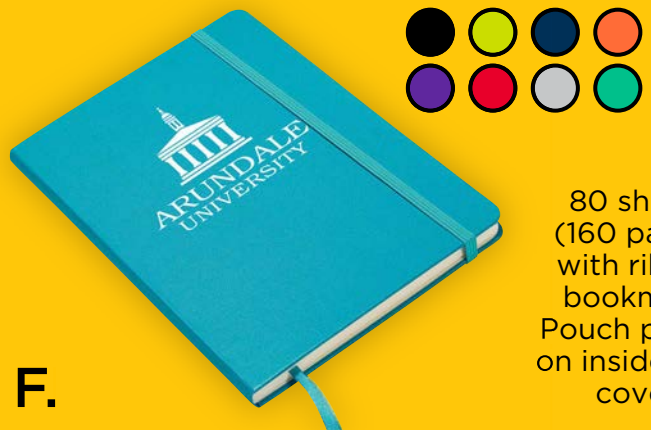

C.

D.

Irresistibly super-soft polyurethane stress reliever.

E.

Wide-mouth screw-on rubber-seal cap with silicone carrying ring. Copper-coated double-wall insulated.

F.

80 sheets (160 pages) with ribbon bookmark. Pouch pocket on inside back cover.