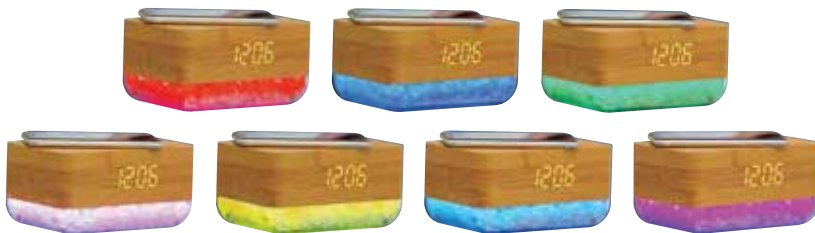

Sunrise simulation alarm transitions the light from dark to fully lit over 20 minute duration leading up to the alarm time selected. Elegant Bamboo finish on the top with Himalayan salt lamp on the bottom. Choose lamp brightness with three options by tapping the light button on top each time. Press and hold light button to change to a 7-Color changing light mode or press again to choose just one of the 7 colors!