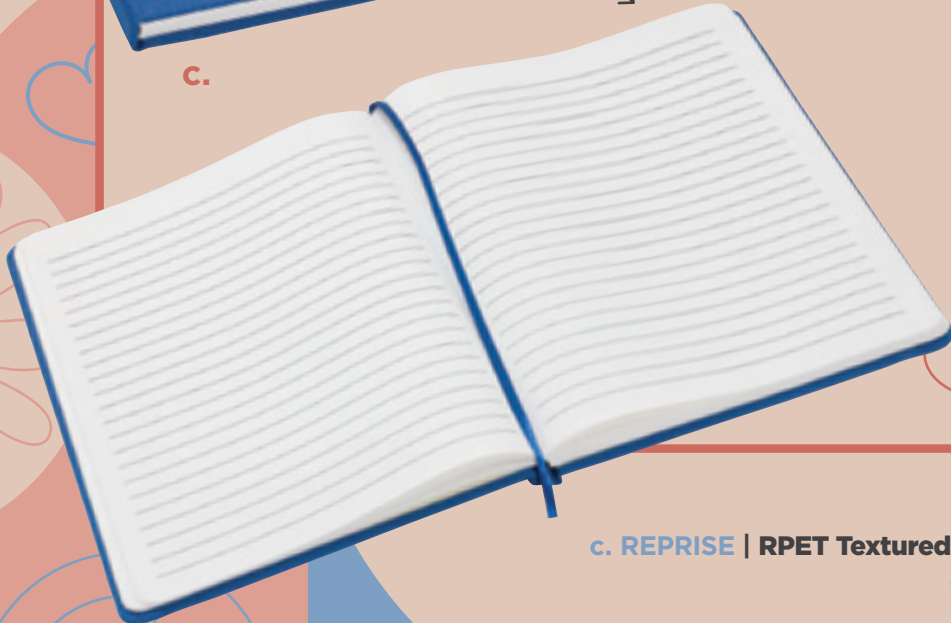

d.

Recycled PET cover on bound journal!

**70GSM Recycled Ivory Paper/
80 Sheets (160 Pages)
with Ribbon Bookmark**