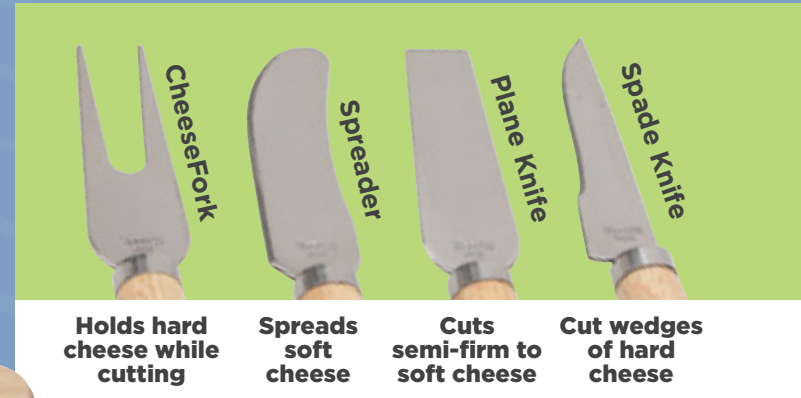

Set of 4  
replacement  
propellers included

Silicone thumb ring  
or hanging loop

Made of renewable  
eco-friendly  
bamboo!

a.

**NEW!**

- Naturally antibacterial and durable
- Essential for food prep, presentation and serving

Holds hard  
cheese while  
cutting

Spreads  
soft  
cheese

Cuts  
semi-firm to  
soft cheese

Cut wedges  
of hard  
cheese

Set includes 4 pieces, a  
cheese fork and one knife  
for each kind of cheese: firm,  
semi firm, or soft!