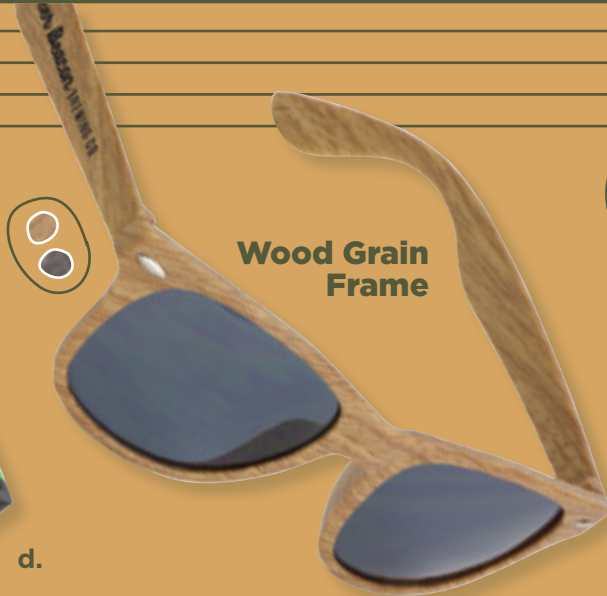

**Click  
to View  
Products**

NEW!

**Mirrored Lens**

**Metallic Frame**

**Classic Style**

**Two-Tone Frame**

**Wood Grain Frame**

Constructed of 30% wheat straw and 70% polypropylene