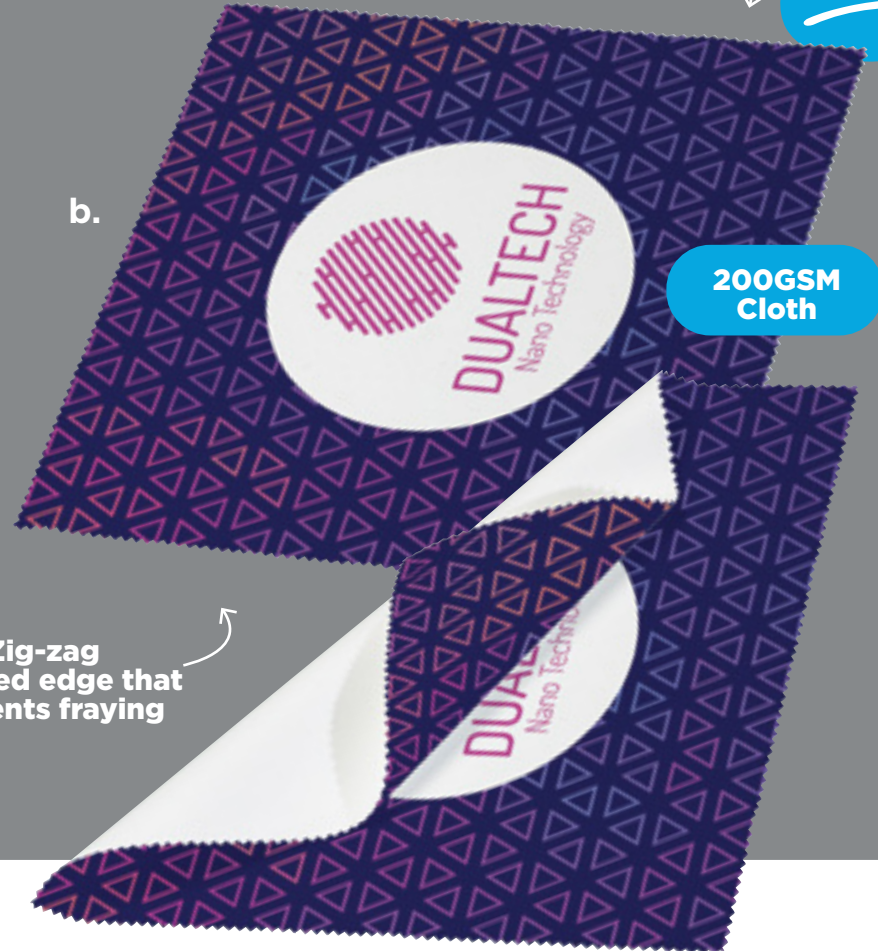

Suede

10" x 10"

NEW!

Unique Suede texture that is soft to the touch!

Dye-sub any design for a more custom look!

NEW!

a.

b.

200GSM Cloth

Zig-zag trimmed edge that prevents fraying

Click to View Products

- a. **SUEDE** | 10" X 10" Microfiber Cleaning Cloth: 1-Color | WPC-SU22
- b. **SUEDE** | 10" X 10" Microfiber Cleaning Cloth: Full-Color | WPC-SD22
- c. **TABLET** | 11" X 7" Microfiber Cleaning Cloth: 1-Color | WPC-TB22
- d. **TABLET** | 11" X 7" Microfiber Cleaning Cloth: Full-Color | WPC-TD22