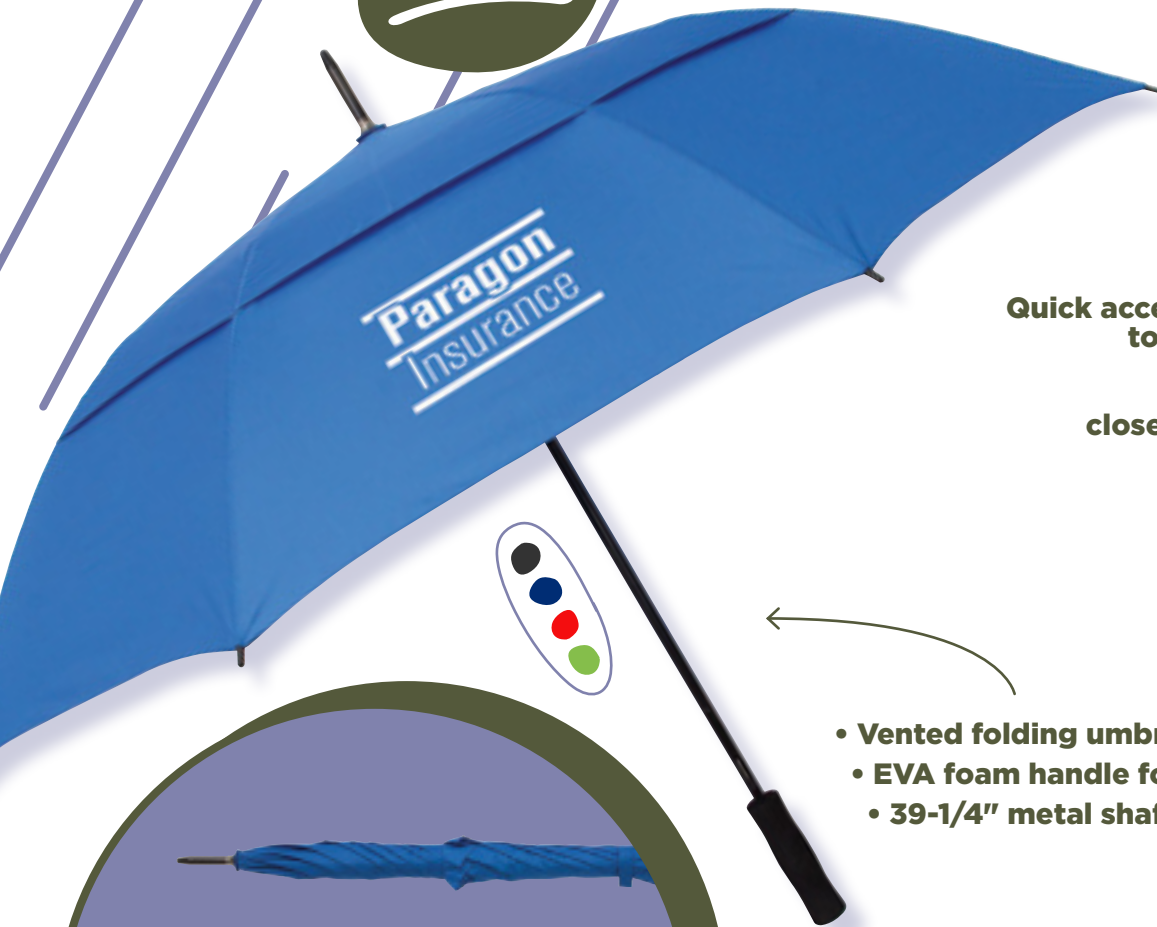

# SET THE MOOD!

**STAY COOL** with our mood light & portable neck fan!

Set the right speed to fight off the heat with 3 different speed levels or set the mood with two light modes: 7-color changing or white. Also rechargeable so no need for batteries!

- \* Run time: Up to 4 hours
- \* Charging time: 1.5 hours

c.

Heads rotate 360°  
for versatile  
portable cooling!

**LIGHTWEIGHT** fan with adjustable lanyard for on-the-go!

d.

NEW!

44" arc

a.

NEW!

Quick access push-button to open umbrella.

Same button closes umbrella ribs.

- Vented folding umbrella with 60" arc
- EVA foam handle for comfortable grip
- 39-1/4" metal shaft

b.

Compact design fits into the same colored sleeve and is easy to fit into a purse or backpack!

11-1/4" x 2-7/8" closed

NEW!

c.

- Folding umbrella with 60" arc
- Rubberized plastic handle with auto-open button (manual close)
- 37" metal shaft