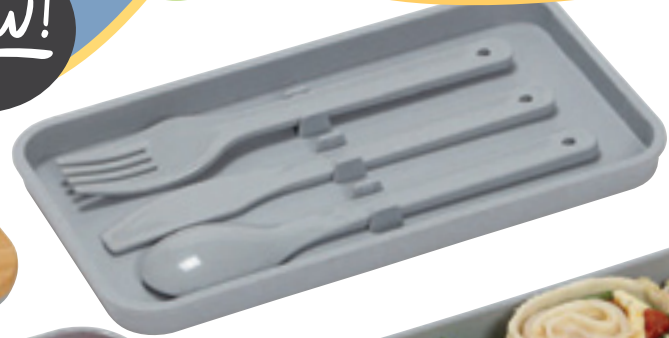

Includes straw, cleaning brush, knife, fork, spoon and chopsticks that fits inside case

**NEW!**

d.

Lid made of renewable eco-friendly bamboo that also functions as a mini cutting board!

**NEW!**

c.

Made from 51% bamboo and 49% polypropylene

Comes with reusable utensils, two food storage containers that stack, an adjustable divider, a bamboo lid and an elastic strap to keep it all together!