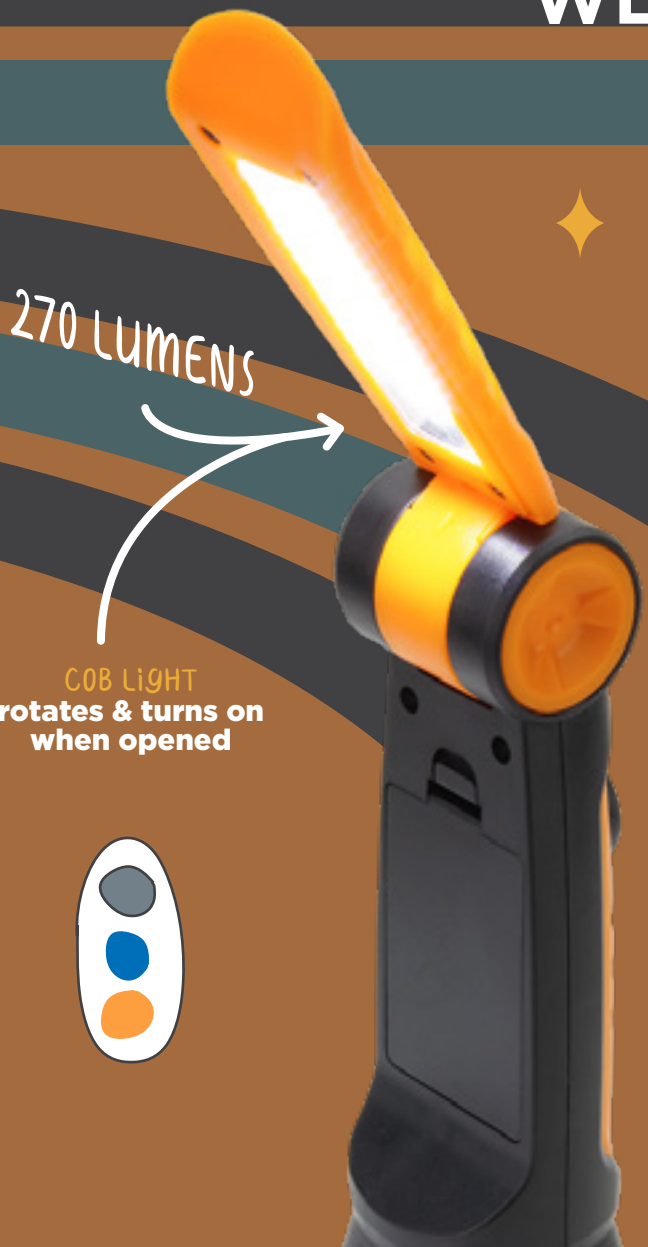

270 LUMENS

COB LIGHT rotates & turns on when opened