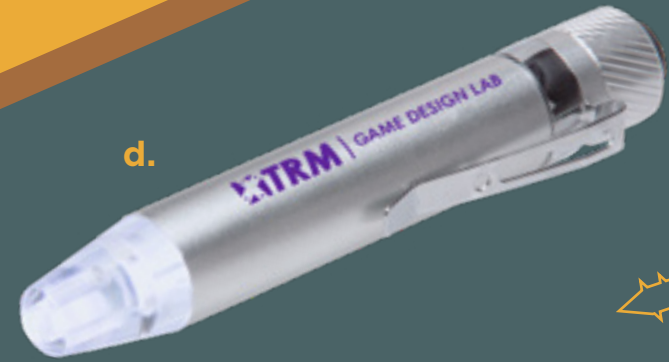

Great for **HOLDiNG** cords, keys and more!

8 LUMENS
LED light in pen tip
for better visibility

- a. **CARBON** | 6-Bit Screwdriver Set | WTT-CB22
- b. **RATCHET** | Multi Tool | WTT-RM14
- c. **CLIP-ALL** | All-Purpose Magnetic Clip Holder | WMG-CA18
- d. **QUICK-REACH** | 4-Bit Screwdriver Set with Light | WTT-QR21

[Click to View Products](#)