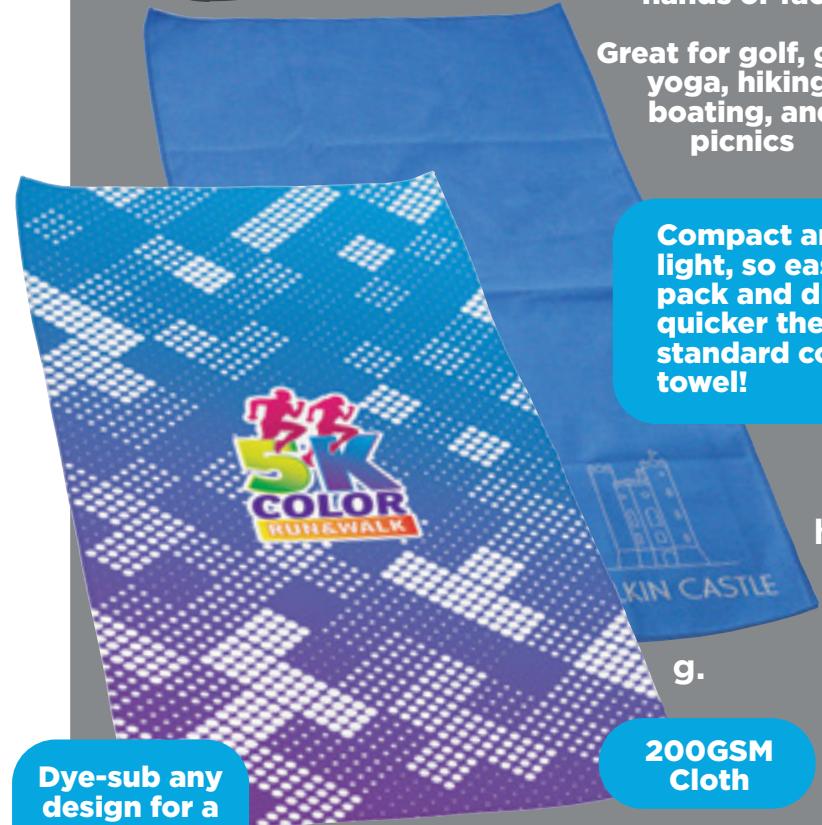

Compact and light, so easy to pack and dries quicker than a standard cotton towel!

Dye-sub any design for a more custom look!

200GSM Cloth

f.

Big League

15" x 30"
Towel

Made of soft, absorbent, polyester & polyamide fabric with hemmed edges

Perfect size for your hands or face

Great for golf, gym, yoga, hiking, boating, and picnics

Compact and light, so easy to pack and dries quicker than a standard cotton towel!

Dye-sub any design for a more custom look!