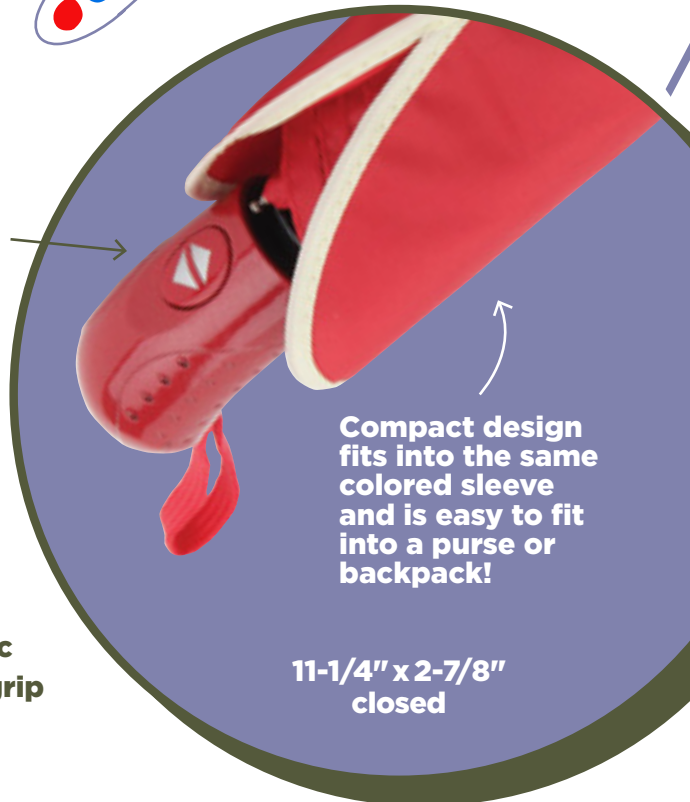

NEW!

Quick access push-button to open umbrella.

Same button closes umbrella ribs.

- Vented folding umbrella with 60" arc
- EVA foam handle for comfortable grip
- 39-1/4" metal shaft

b.

Compact design fits into the same colored sleeve and is easy to fit into a purse or backpack!

11-1/4" x 2-7/8" closed

NEW!

c.

- Folding umbrella with 60" arc
- Rubberized plastic handle with auto-open button (manual close)
- 37" metal shaft