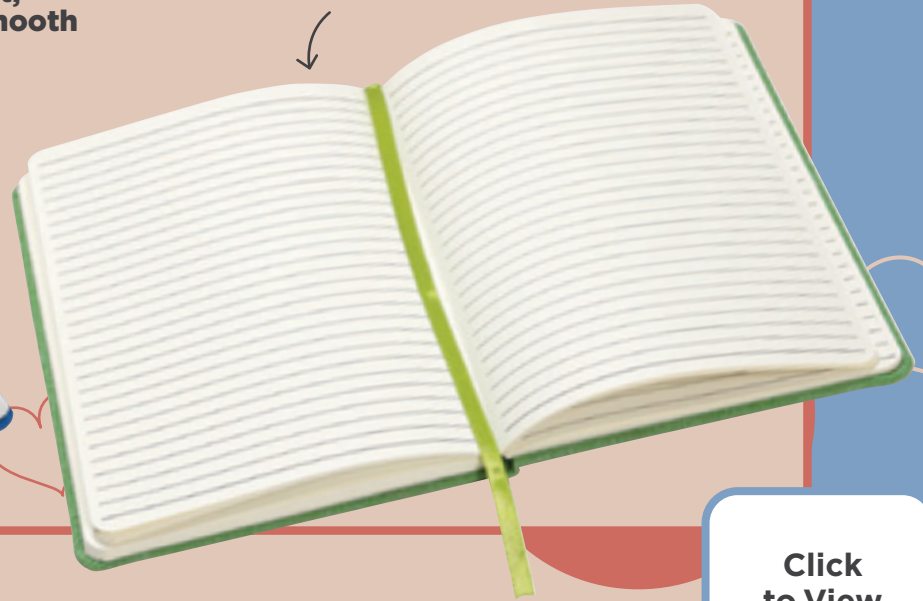

**70GSM Recycled Stone Paper/
80 Sheets (160 Pages)
with Ribbon Bookmark**

Stone paper pages naturally water-resistant, tear-resistant, & very smooth

c.

d.

Recycled PET cover on bound journal!

**70GSM Recycled Ivory Paper/
80 Sheets (160 Pages)
with Ribbon Bookmark**