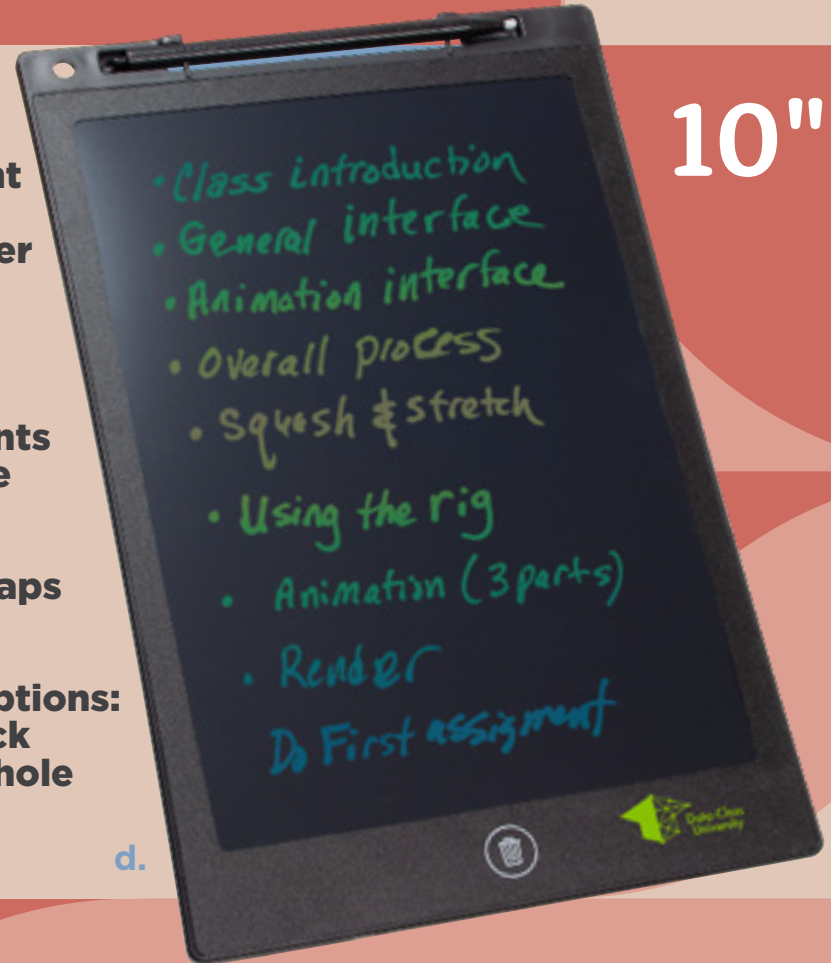

d.

c. SLATE 6.5" | LCD Memo Board | ETA-SL21
d. SLATE 10" | LCD Memo Board | ETA-ST21

[Click to View Products](#)