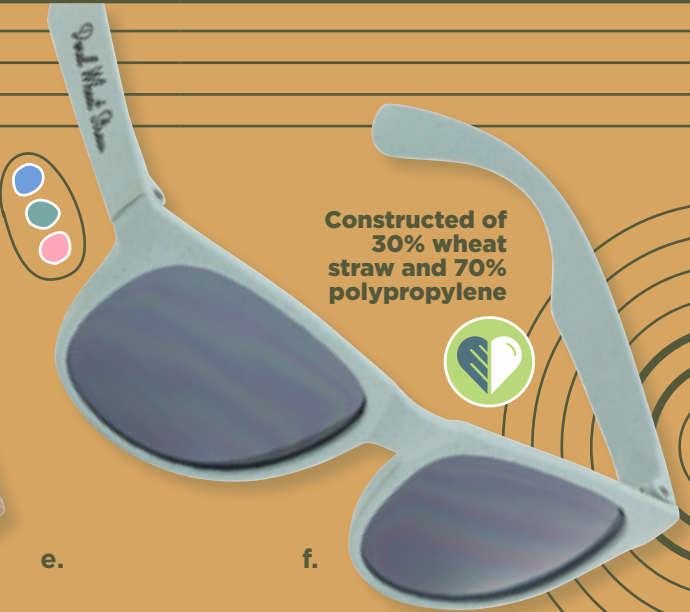

**Click  
to View  
Products**

NEW!

**Mirrored Lens**

**Metallic Frame**

**Classic Style**

**Two-Tone Frame**

**Wood Grain Frame**

Constructed of 30% wheat straw and 70% polypropylene