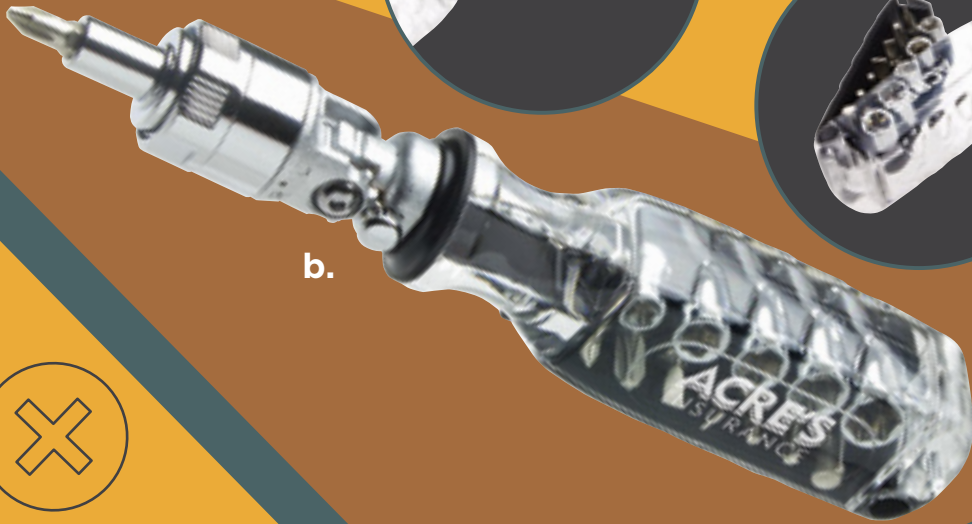

# CLEVER TOOLS!

**NEW!**

6 screwdriver bits

a.

change rotation with switch

Ratchet head pivots to 45 AND 90 DEGREES

Includes 7 combination screwdriver tips and 5 sockets

b.