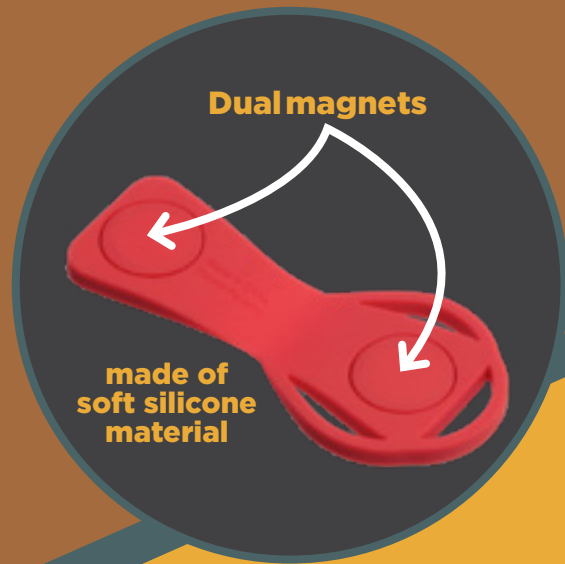

Great for **HOLDiNG** cords, keys and more!

8 LUMENS
LED light in pen tip
for better visibility

- a. **CARBON** | 6-Bit Screwdriver Set | WTT-CB22
- b. **RATCHET** | Multi Tool | WTT-RM14
- c. **CLIP-ALL** | All-Purpose Magnetic Clip Holder | WMG-CA18
- d. **QUICK-REACH** | 4-Bit Screwdriver Set with Light | WTT-QR21

[Click to View Products](#)