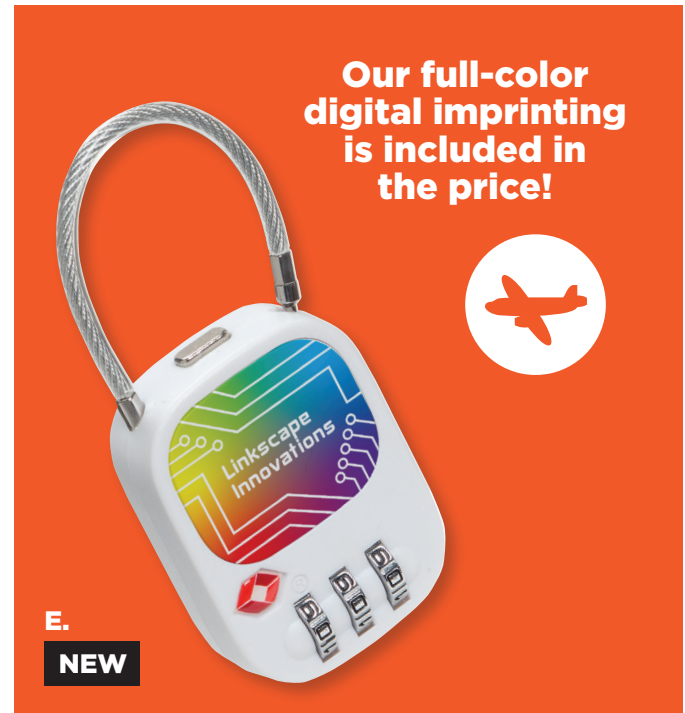

Our full-color digital imprinting is included in the price!

E.

NEW