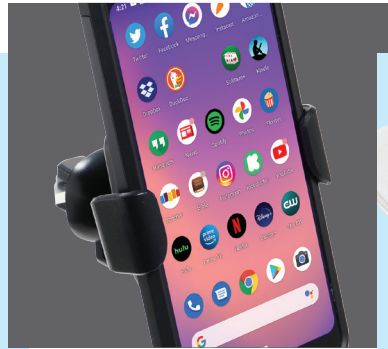

Ariel

New Products & Best Sellers! 2021

TWS Earbuds • PPE • Insulated Drinkware • UV-C Tech • Tech Bags • Wireless Chargers

Table of *Contents*

Drinkware | 6-13

Technology | 14-25

Auto | 24-26

Cooling & Outdoors | 27