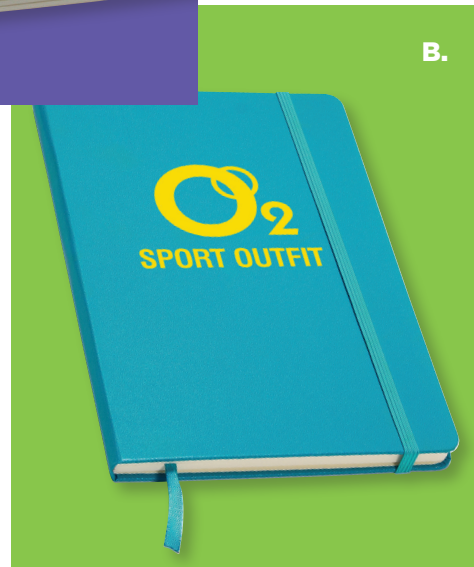

B. Zenith Hardcover Journal
WOF-ZH19

- Laminated hardcover
- Elastic ribbon closure
- Pouch pocket on inside back cover
- 70GSM Ivory ruled paper with date field
- 80 sheets (160 pages) with ribbon bookmark

100	250	500	1000	2500	5C
$5.57	$5.33	$5.18	$5.07	$5.00	

C. Conclave Refillable Leatherette Journal
WOF-CR18

- Faux leatherette journal cover
- 80GSM Ivory ruled paper with date field
- Ribbon bookmark
- Refillable 80-sheet (160 pages) paper pad

100	250	500	1000	2500	5C
$7.60	$7.32	$7.18	$7.07	$6.92	

Simple &
Effective