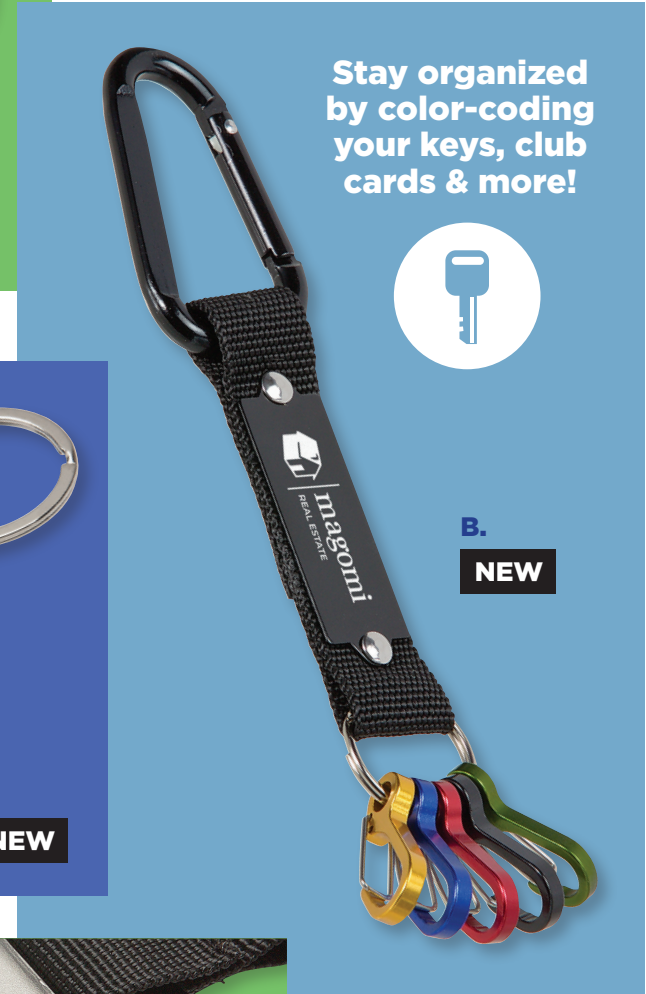

Stay organized by color-coding your keys, club cards & more!

B. NEW