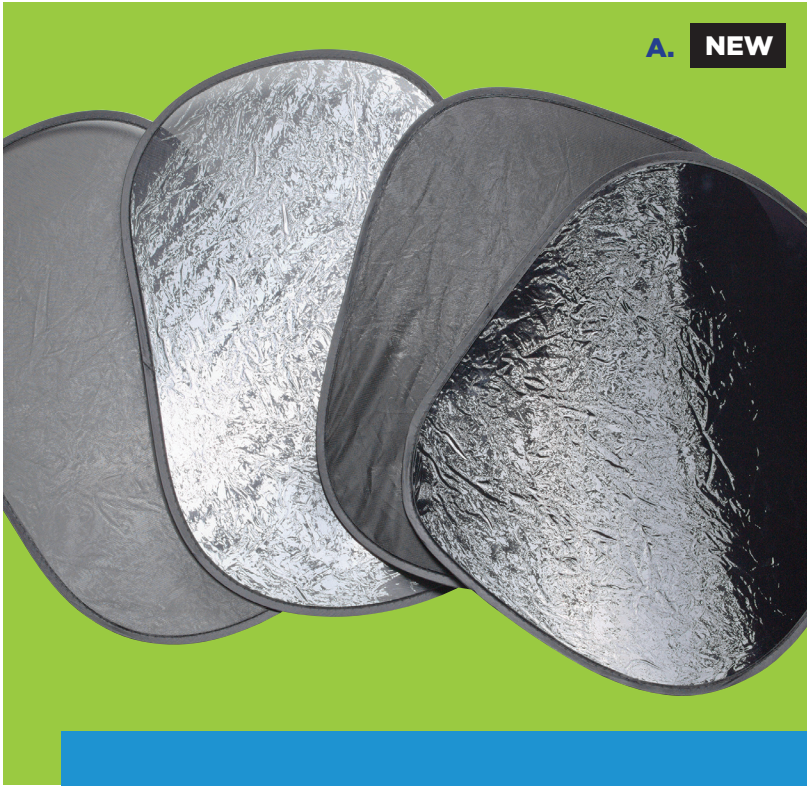

50	200	500	1000	2000	5C
\$9.02	\$8.63	\$8.40	\$8.15	\$7.93	

D. NEW

Shade & Privacy!

A. Umbra 4-Piece Car Sun Shade **NEW** WAU-UM21

Set includes: 2 mesh shades, 2 darker mesh shades and a nylon bag

- Keep your car cooler and block out the sun with our car sun shade
- Great for side, rear and sunroof windows
- Shades have a vinyl decal finish on the back side to stick to the window and hold in place
- Sun shades are 19-3/4" x 12" and 17-1/2" x 14-3/4"
- Shades twist and fold into nylon bag for easy storage