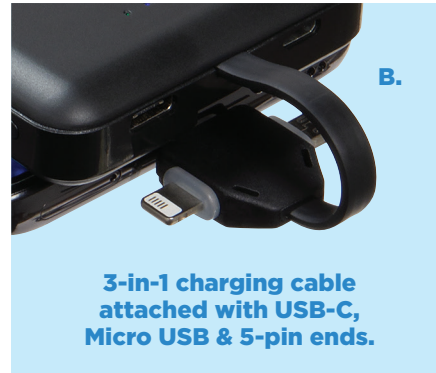

NEW

B. Esquire 5000mAh Power Bank + Wireless Charger with 3-in-1 Charging Cable EPB-ES20

- Compact size with powerful 5000mAh/3.7V battery and 5W wireless charger
- Built in 3-in-1 charging cable with USB-C, Micro USB and 5-pin ends for charging both Android and iOS devices
- Foreign Object Detection functionality and Qi-equivalent compatibility
- UL Certified Lithium-Ion Battery

	30	100	250	500	1000	5C
	$22.42	$21.52	$20.92	$20.25	$19.72