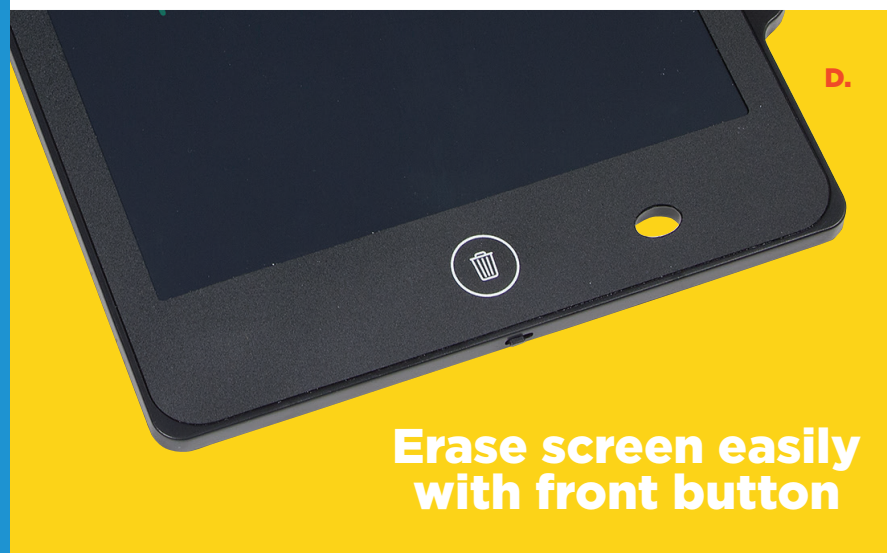

Erase screen easily with front button