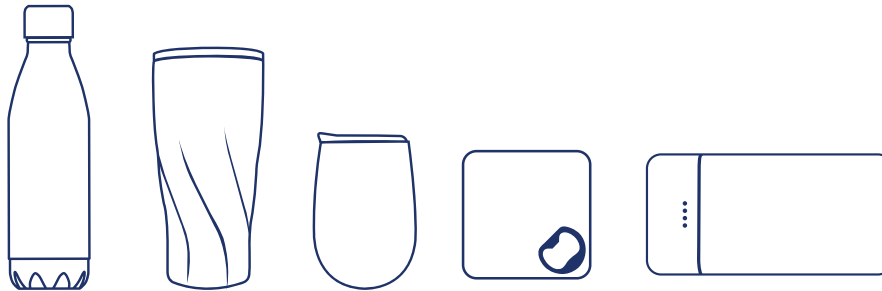

Make It *Personal!*

Personalization Process

1. **Select**
Your Products!

2. **Choose**
Your Decoration
Method!

Digital

OR

Laser

Setup: \$68.75^(G)
Drinkware Run Charge: \$2.81^(G)
Flat Item Run Charge: \$1.81^(G)