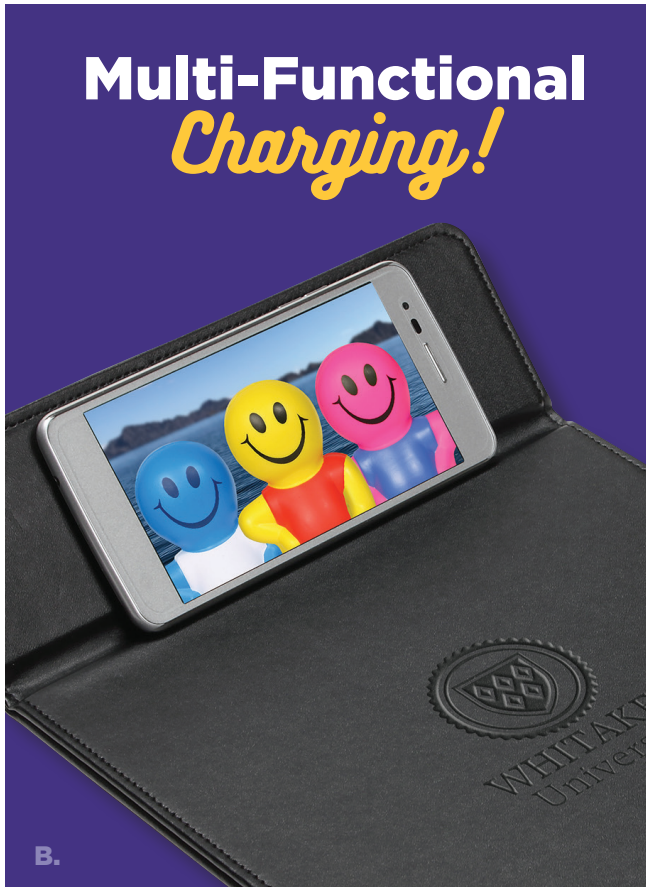

D.

Wake up on time & fully charged!

A. Twilight Digital Alarm Clock with 5W Wireless Charger **NEW** EAC-TW20

- 5W wireless charging pad and multi-function clock display with date, day of week, alarm and temperature
- Alarm offers 2 tone choices and snooze option
- Foreign Object Detection functionality and Qi-equivalent compatibility

50	200	500	1000	2000	5C
\$20.10	\$19.38	\$18.83	\$18.30	\$17.75	

Additional USB plug in the back to charge another device at the same time.

B.

B.

B.

B. Accord Wireless Charger Mouse Pad with Kickstand EAC-AM19

- 5W fast-charge wireless charger
- Features a kickstand mount to view a phone screen while charging
- Faux leatherette finish
- Foreign Object Detection functionality and Qi-equivalent compatibility

50	200	500	1000	2000	5C
\$18.13	\$17.48	\$17.00	\$16.52	\$16.05	